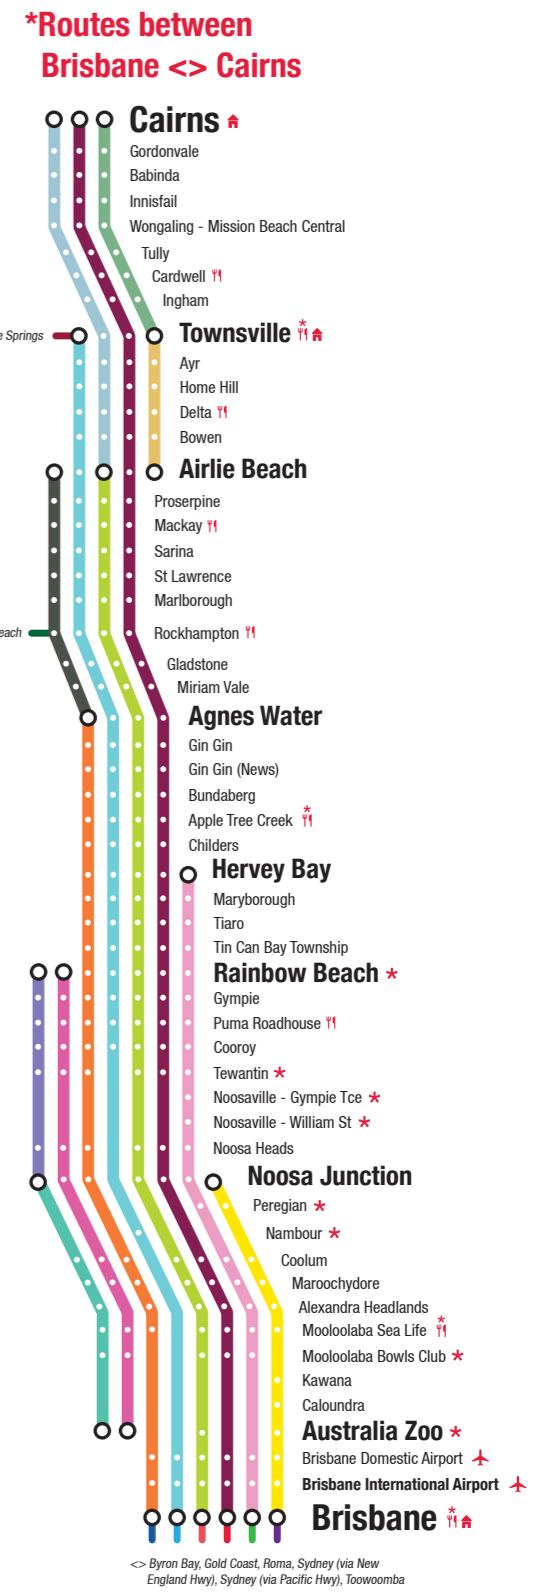

National Coach Network Map 2015-16

Key to symbols and route lines

	Terminating Interchange Stops		Adelaide <-> Alice Springs
	Interchange Stops		Alice Springs <-> Darwin
	Terminating Stops		Alice Springs <-> Townsville
	Limited Service		Brisbane <-> Byron Bay
	Meal Break		Brisbane <-> Cairns
	Limited Meal Break		Brisbane <-> Gold Coast
	Turn Off		Brisbane <-> Roma
	Airport Link		Brisbane <-> Sydney (via New England Hwy)
	Travel Centres		Brisbane <-> Sydney (via Pacific Hwy)
			Brisbane <-> Toowoomba
			Broome <-> Darwin
			Canberra <-> Melbourne
			Canberra <-> Sydney
			Darwin <-> Jabiru
			Longreach <-> Rockhampton
			Sydney <-> Snow (June - September)
			Service ran via third party

Routes between Brisbane <-> Cairns*

(See map far right of page)

- Brisbane <-> Cairns
- Brisbane <-> Agnes Water
- Brisbane <-> Hervey Bay
- Townsville <-> Cairns
- Brisbane <-> Noosa Junction

One way routes

- Agnes Water > Airlie Beach
- Airlie Beach > Brisbane
- Airlie Beach > Cairns
- Australia Zoo > Rainbow Beach
- Noosa Junction > Australia Zoo
- Rainbow Beach > Noosa Junction
- Townsville > Airlie Beach

[CLICK HERE TO VIEW MAP PDF](#)